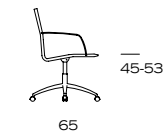

L.CH.PS.01

L.CH.PS.02

ARMCHAIRS
POLTRONE

L.CH.PS.01
SWIVELLING
AND TILTING
GIREVOLE
E OSCILLANTE

L.CH.PS.02
SWIVELLING
GIREVOLE

finishes / finiture

hide upholstery, rivestimento in cuoio:
ivory, avorio PI
red, rosso PR
dark brown, marrone scuro PD
black, nero PB
light brown, marrone chiaro PL
cognac PO