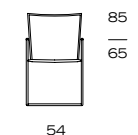

ARMCHAIRS
POLTRONA

L.CH.PS.04
VISITOR

finishes / finiture

hide upholstery, rivestimento in cuoio:
ivory, avorio PI
red, rosso PR
dark brown, marrone scuro PD
black, nero PB
light brown, marrone chiaro PL
cognac PO

frame, struttura:
polished chrome steel,
acciaio cromato lucido CL