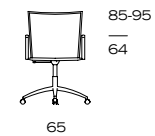

L.CH.PS.01

L.CH.PS.02

ARMCHAIRS
POLTRONE

L.CH.PS.01
SWIVELLING
AND TILTING
GIREVOLE
E OSCILLANTE

L.CH.PS.02
SWIVELLING
GIREVOLE

finishes / finiture

hide upholstery, rivestimento in cuoio:
ivory, avorio PI
red, rosso PR
dark brown, marrone scuro PD
black, nero PB
light brown, marrone chiaro PL
cognac PO