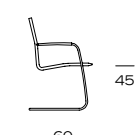

ARMCHAIRS
POLTRONA

L.CH.PS.04
VISITOR

finishes / finiture

hide upholstery, rivestimento in cuoio:
ivory, avorio PI
red, rosso PR
dark brown, marrone scuro PD
black, nero PB
light brown, marrone chiaro PL
cognac PO

frame, struttura:
polished chrome steel,
acciaio cromato lucido CL