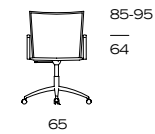

L.CH.PS.01

L.CH.PS.02

ARMCHAIRS
POLTRONE

L.CH.PS.01
SWIVELLING
AND TILTING
GIREVOLE
E OSCILLANTE

L.CH.PS.02
SWIVELLING
GIREVOLE

finishes / finiture

hide upholstery, rivestimento in cuoio:
ivory, avorio PI
red, rosso PR
dark brown, marrone scuro PD
black, nero PB
light brown, marrone chiaro PL
cognac PO